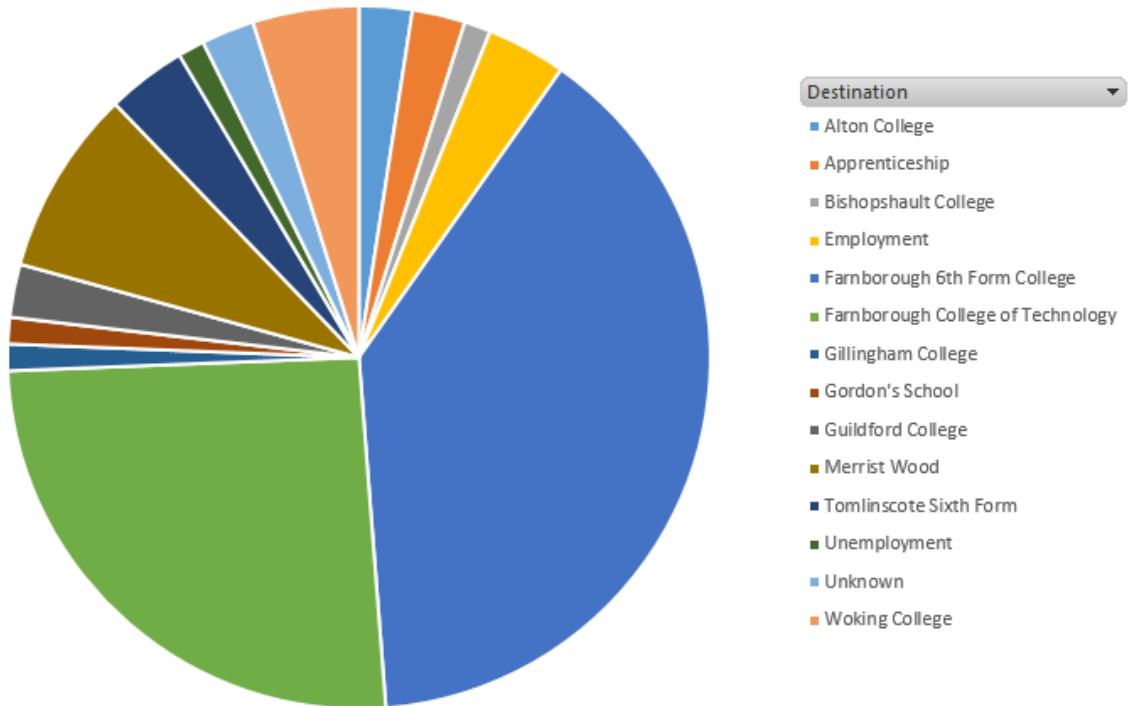

Student Destinations – leavers 2016

Alton College	2
Apprenticeship	2
Bishopshault College	1
Employment	3
Farnborough 6th Form College	32
Farnborough College of Technology	21
Gillingham College	1
Gordon's School	1
Guildford College	2
Merrist Wood	7
Tomlinscote Sixth Form	3
Unemployment	1
Unknown	2
Woking College	4
Grand Total	82